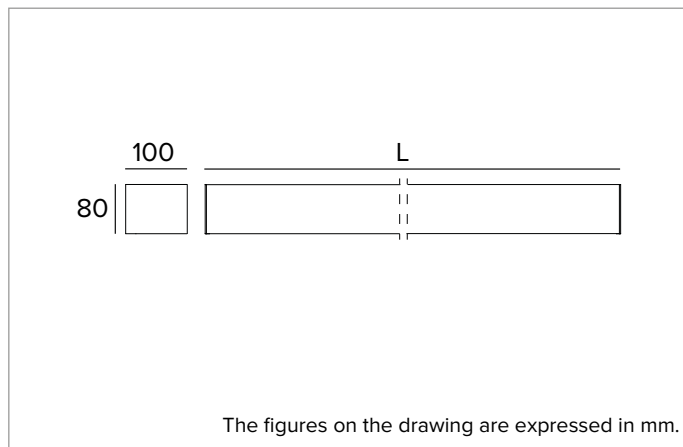

T023BX930ELPW | LOGICO EASY Stand Alone 100 - OPAL HO

Linear stand alone LED fixture for ceiling mounted or suspension installation

	3000K	H(m)	D(m)	E _{max} (lx)	
	Ra90		109°		
Fixture Power	127W	1	2.82	2015	
Source Flux	9586lm	2	5.64	504	
Fixture Flux	9586lm	3	8.46	224	
Efficacy	75lm/W	4	11.28	126	
G0301A I _{max} =210cd/klm	I _{max}	2015cd	5	14.10	81

Colour and finish: White

Dimensions: L=2340mm

Weight: 7.35Kg

Version: LINEAR

Degree of protection: IP40

Mechanical Resistance: IK02

ELECTRICAL CHARACTERISTICS

Integrated electronic ON-OFF driver. Luminaire compliant with EN 60598-2-22 for power supply from a centralised emergency system CPSS (Central Power Supply System), not incorporated in the luminaire - high risk areas excluded. The default power and flux are 100% in AC and 100% in DC.